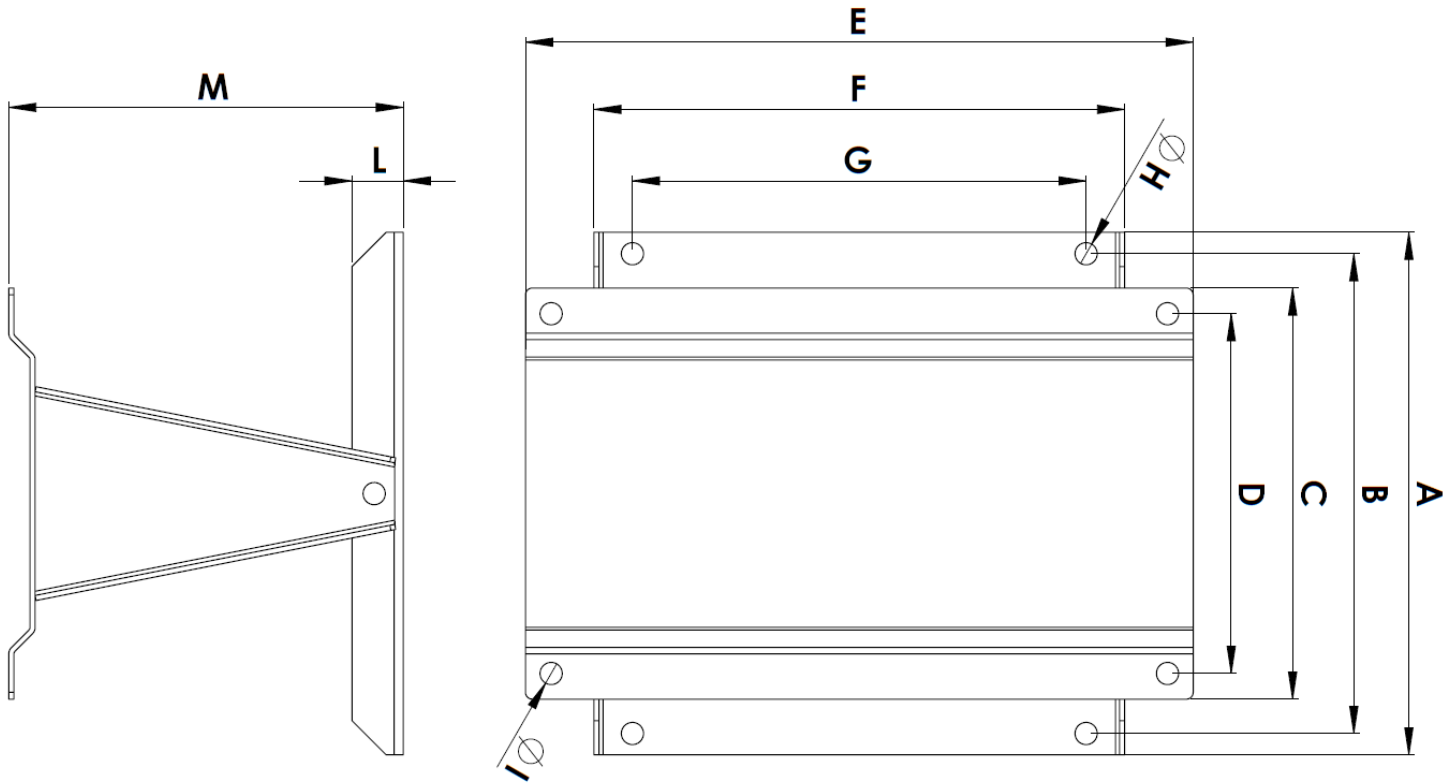

V5.4350 & V5.4351 WALL SWIVEL BRACKET DIMENSIONS

A	B	C	D	E	F	G	H	I	L	M
(mm)										
305	280	240	210	390	310	265	13	13	30	230

<https://www.v-tuf.co.uk/spares-accessories/hose-reel-storage-spares/hose-reel-components/hose-reel-inlet-swivel/wall-swivel-bracket-painted-for-35m-retractable-reel-v54351>

<https://www.v-tuf.co.uk/spares-accessories/hose-reel-storage-spares/hose-reel-components/hose-reel-inlet-swivel/wall-swivel-bracket-stainless-for-35m-retractable-reel-v54350>