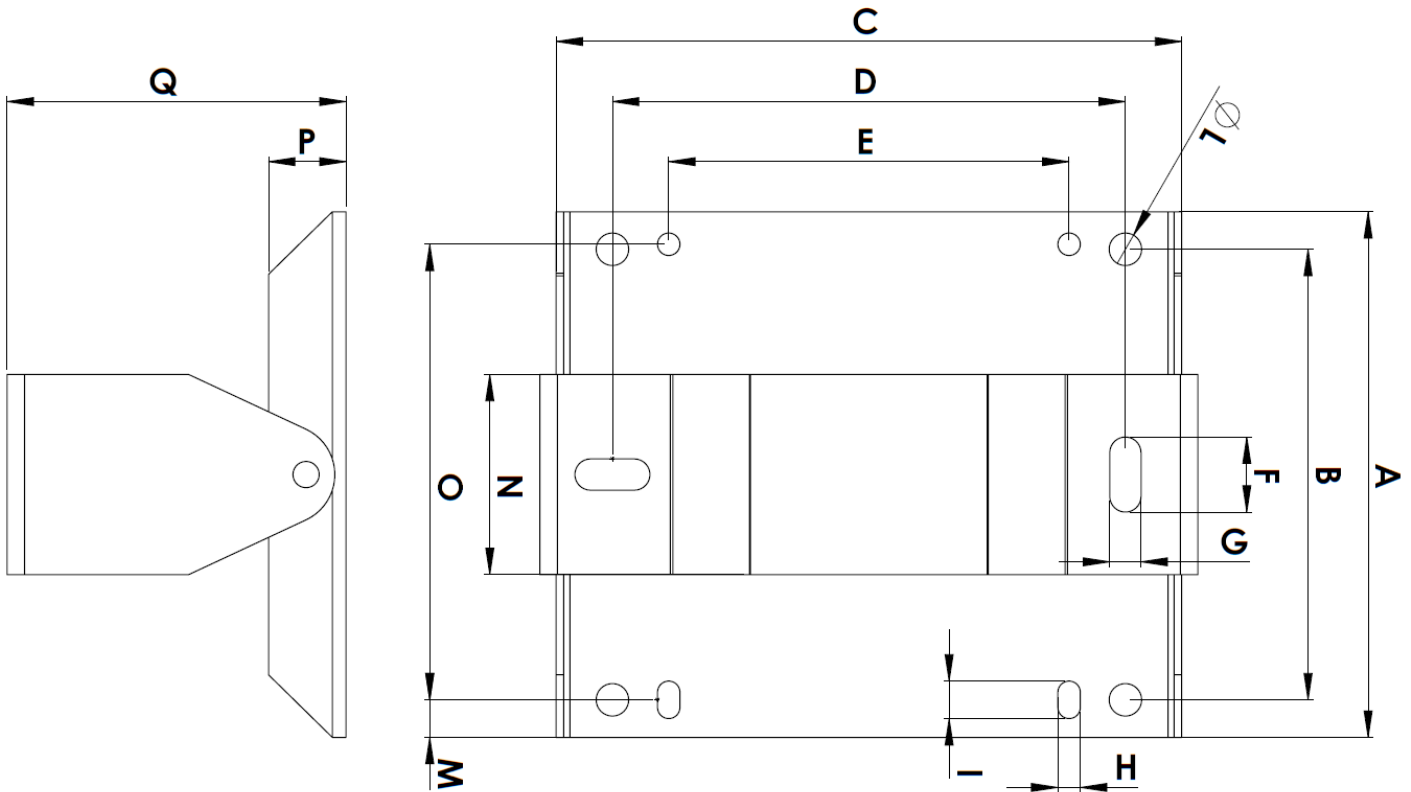

V5.4200 & V5.4201 WALL SWIVEL BRACKET DIMENSIONS

A	B	C	D	E	F	G	H	I	L	M	N	O	P	Q
(mm)														
210	180	250	205	160	30	12,5	9	15	13	15	80	182	31	135,5

<https://www.v-tuf.co.uk/spares-accessories/hose-reel-storage-spares/hose-reel-components/hose-reel-inlet-swivel/wall-swivel-bracket-for-20m-retractable-hose-reel>

<https://www.v-tuf.co.uk/spares-accessories/hose-reel-storage-spares/hose-reel-components/hose-reel-inlet-swivel/wall-swivel-bracket-painted-for-20m-retractable-reel-v54201>