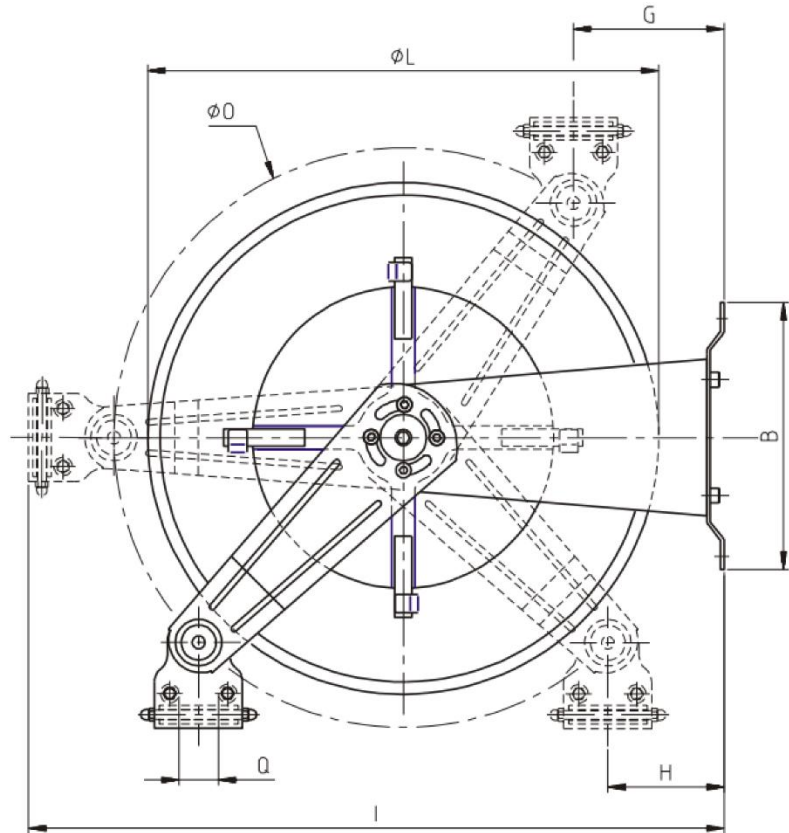

V-TUF V5.2601

60M V-TUF Retractable Hose Reel  
- Powder Coated Steel

## V5.2601 & V5.2600 RETRACTABLE HOSE REEL DIMENSIONS

V-TUF V5.2600

60M V-TUF Retractable Hose Reel  
- Stainless Steel

### Dimensions:

Height: 580mm;

Width (including swivel & mounting plate): 600mm;

Length (hose drum diameter + hose guide in standard position): 560mm

A	B	C	D	E	F	G	H	I	L	M	N	O	P	Q	R
590mm	345mm	560mm	312mm	13mm	315mm	120mm	107mm	700mm	540mm	395mm	320mm	580mm	350mm	35mm	1/2"