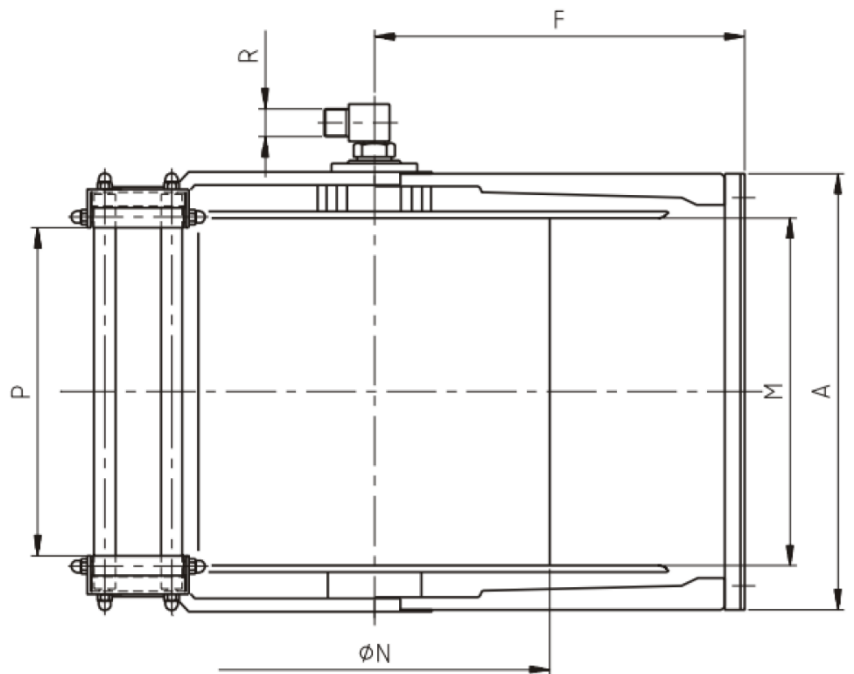

V-TUF V5.2601

60M V-TUF Retractable Hose Reel  
- Powder Coated Steel

## V5.2601 & V5.2600 RETRACTABLE HOSE REEL DIMENSIONS

V-TUF V5.2600

60M V-TUF Retractable Hose Reel  
- Stainless Steel

### Dimensions:

Height: 580mm;

Width (including swivel & mounting plate): 600mm;

Length (hose drum diameter + hose guide in standard position): 560mm

A	B	C	D	E	F	G	H	I	L	M	N	O	P	Q	R
590mm	345mm	560mm	312mm	13mm	315mm	120mm	107mm	700mm	540mm	395mm	320mm	580mm	350mm	35mm	1/2"