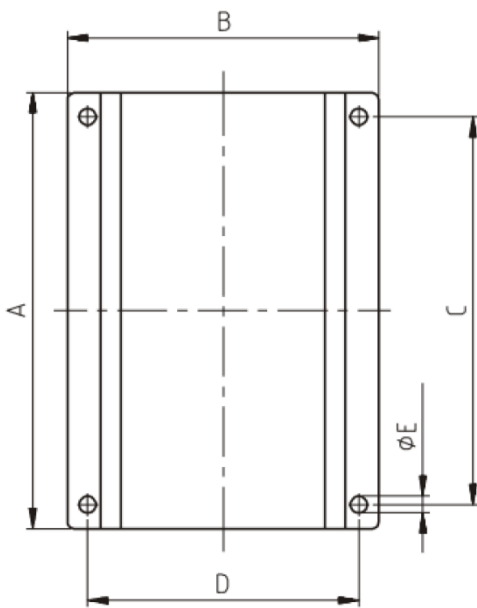

## V5.2601 & V5.2600 RETRACTABLE HOSE REEL DIMENSIONS

V-TUF V5.2600

60M V-TUF Retractable Hose Reel  
- Stainless Steel

### Dimensions:

Height: 580mm;

Width (including swivel & mounting plate): 600mm;

Length (hose drum diameter + hose guide in standard position): 560mm

A	B	C	D	E	F	G	H	I	L	M	N	O	P	Q	R
590mm	345mm	560mm	312mm	13mm	315mm	120mm	107mm	700mm	540mm	395mm	320mm	580mm	350mm	35mm	1/2"