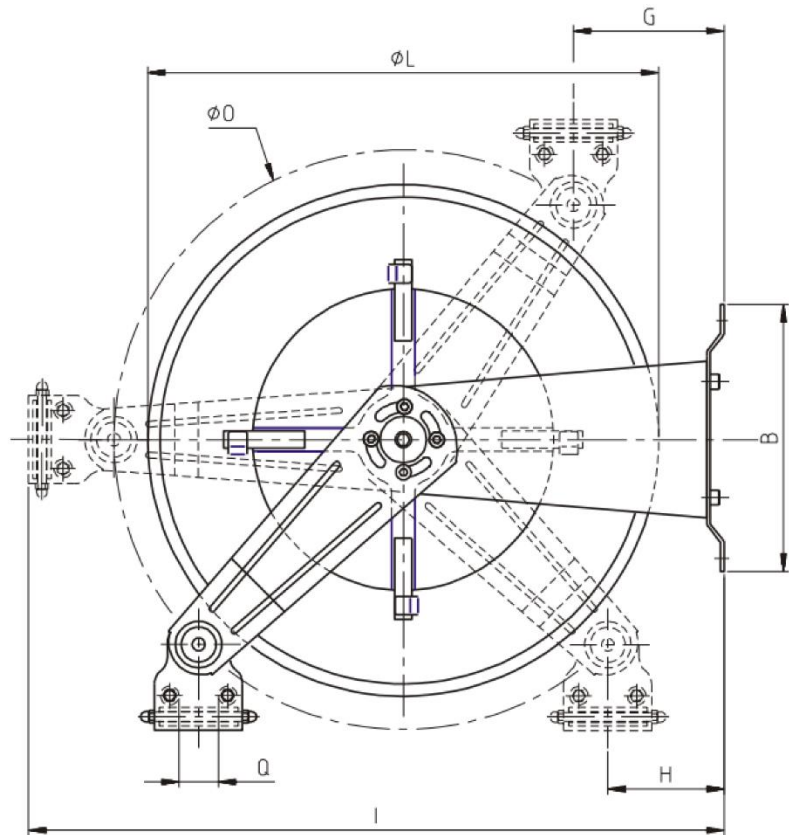

## V5.2351 & V5.2350 RETRACTABLE HOSE REEL DIMENSIONS

### Dimensions:

Height: 580mm;

Width (including swivel & mounting plate): 320mm;

Length (hose drum diameter + hose guide in standard position): 560mm

A	B	C	D	E	F	G	H	I	L	M	N	O	P	Q	R
310mm	295mm	280mm	263mm	13mm	315mm	120mm	107mm	700mm	540mm	145mm	310mm	580mm	105mm	43mm	1/2"