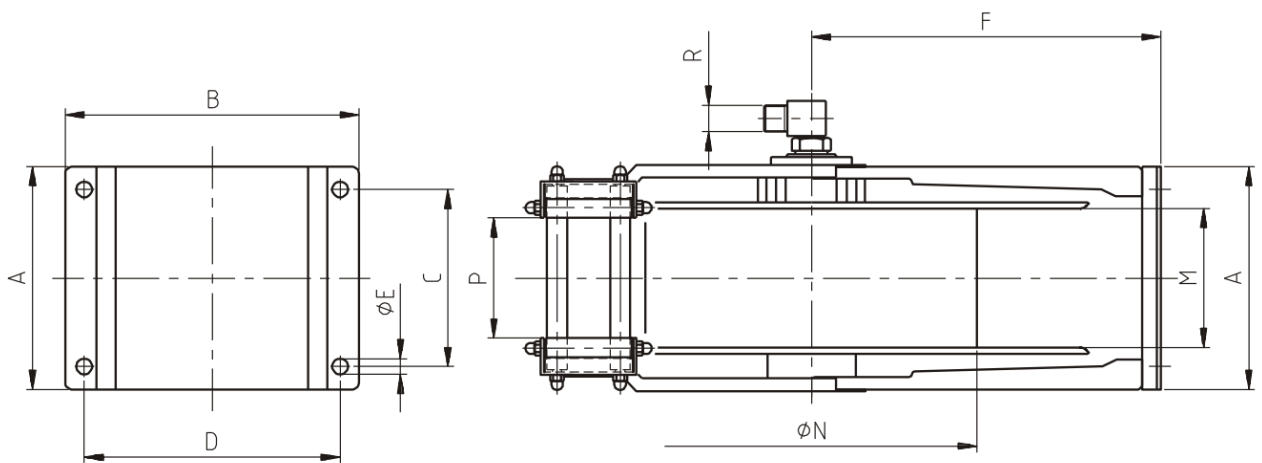

## V5.2351 & V5.2350 RETRACTABLE HOSE REEL DIMENSIONS

### Dimensions:

Height: 580mm;

Width (including swivel & mounting plate): 320mm;

Length (hose drum diameter + hose guide in standard position): 560mm

A	B	C	D	E	F	G	H	I	L	M	N	O	P	Q	R
310mm	295mm	280mm	263mm	13mm	315mm	120mm	107mm	700mm	540mm	145mm	310mm	580mm	105mm	43mm	1/2"