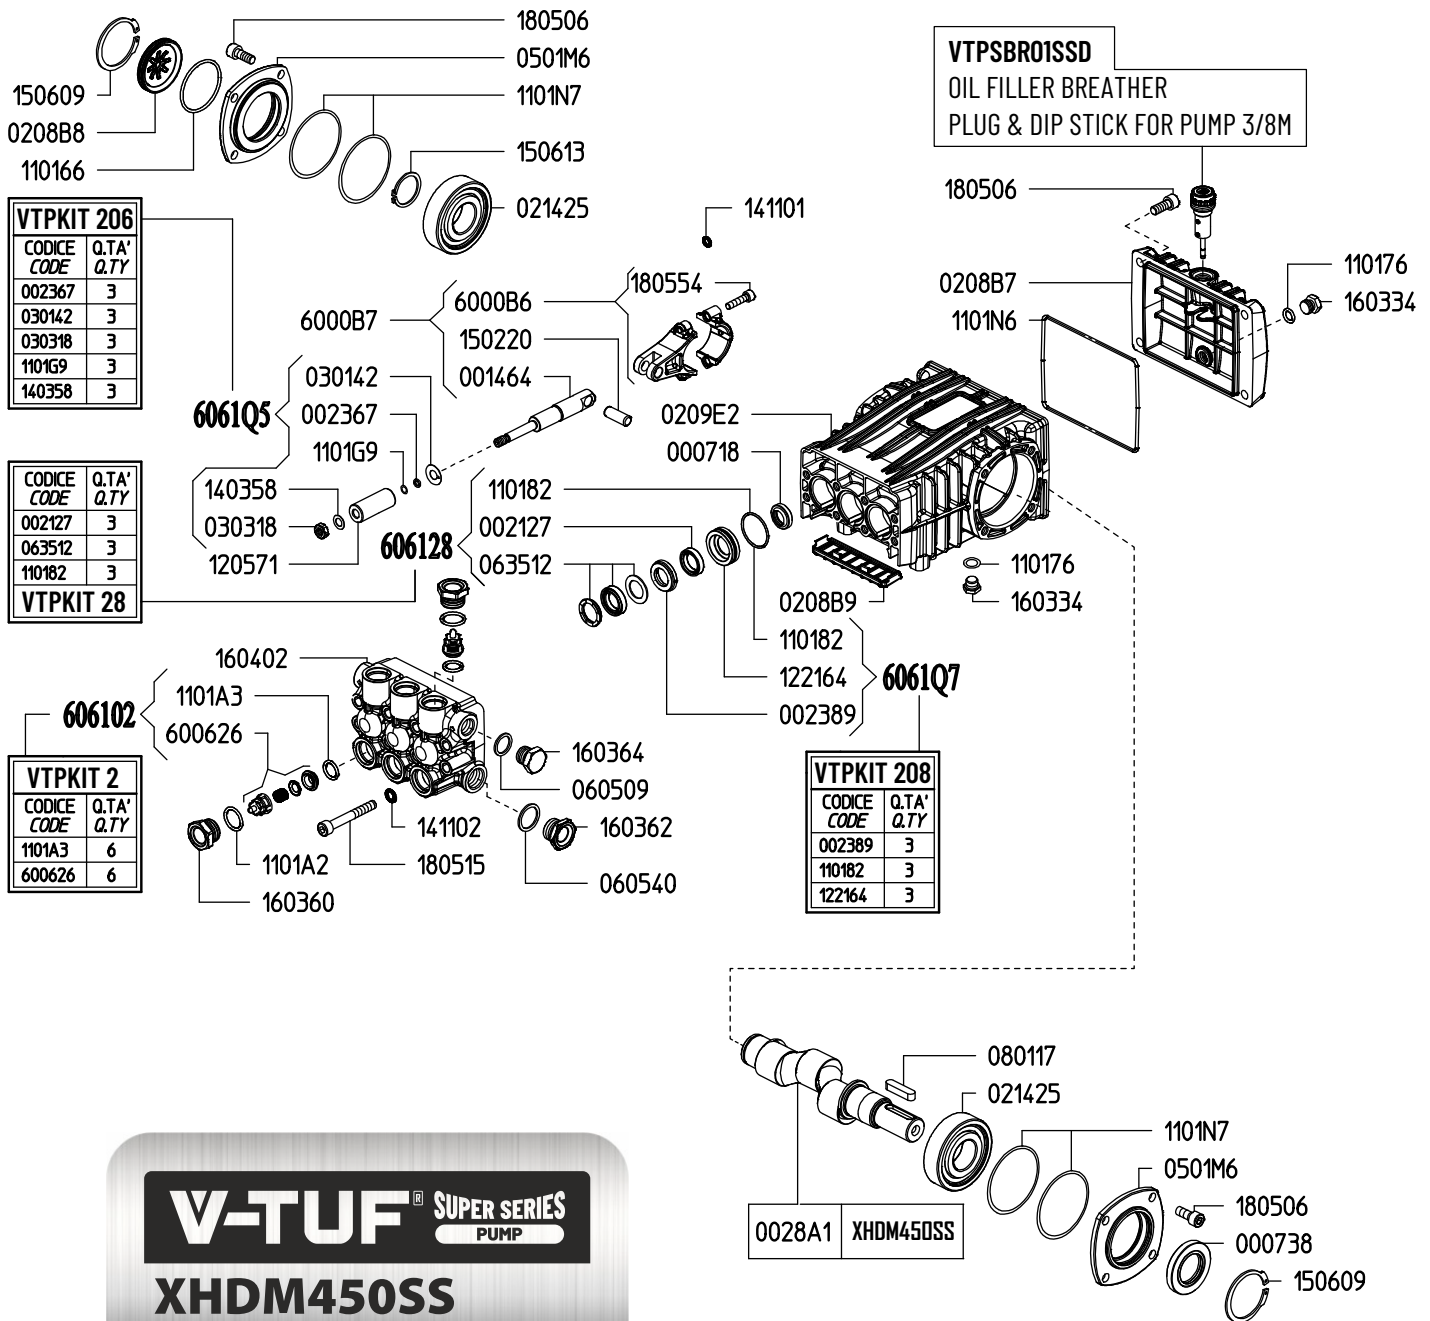

Super Series Pump XHDM450SS

21 litres/min 200 bar

LUBRICATION OF THE PUMP

We recommend:

VTUF PL500 - Pressure Lube Pump Oil - Fill Pump To Halfway

You should change the oil after the first 50 hours of use, and after each subsequent 500 hours of operation.