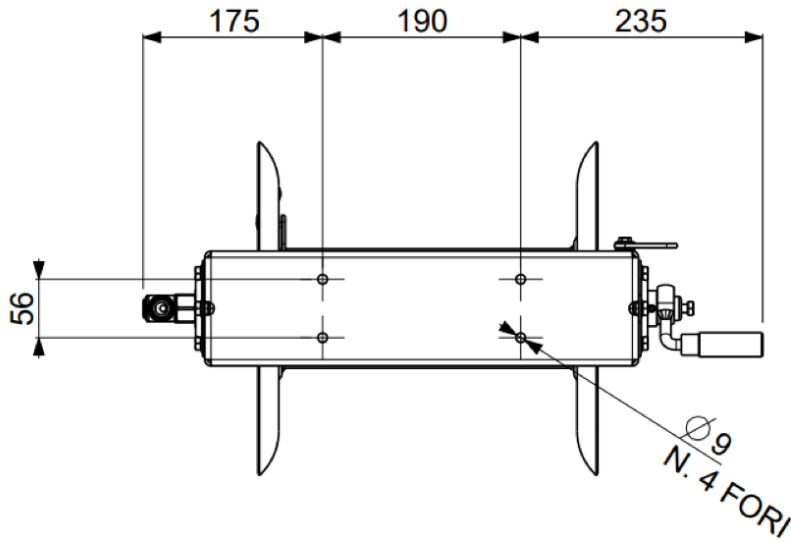

V5.141SS MANUAL WIND HOSE REEL DIMENSIONS

V-TUF V5.141SS

Easy hose installation & Reel stop

Maximum Pressure: 280 BAR

Temperature: 120 °C

Weight (without hose): 11kg

Recommended hose lengths:

45 m 3/8 2w HOSE or 60m 5/16 2w
HOSE - (See table below)

Hose capacity (meters) - Outside diameter (millimeters)

O.D.	mm	14	15	16	17	18	19	20	21	22	23	24	25
Hose	m	93	69	67	65	48	46	46	32	31	31	30	30