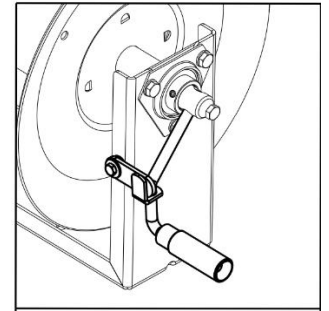

V5.141SS MANUAL WIND HOSE REEL DIMENSIONS

V-TUF V5.141SS

Easy hose installation & Reel stop

Maximum Pressure: 280 BAR

Temperature: 120 °C

Weight (without hose): 11kg

Recommended hose lengths:

45 m 3/8 2w HOSE or 60m 5/16 2w
HOSE - (See table below)