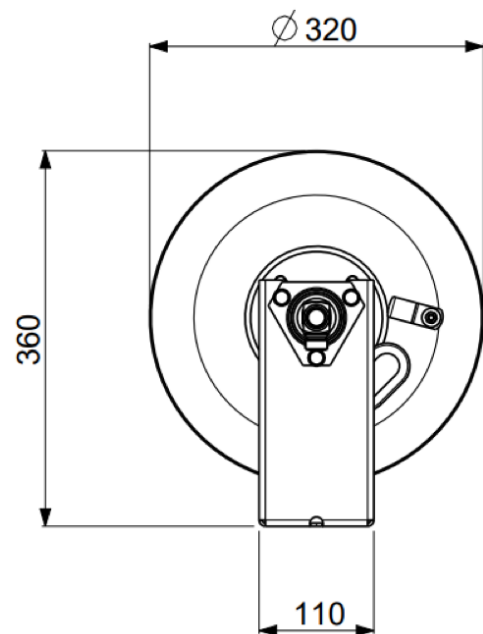

V5.141SS MANUAL WIND HOSE REEL DIMENSIONS

V-TUF V5.141SS

Easy hose installation & Reel stop

Maximum Pressure: 280 BAR

Temperature: 120 °C

Weight (without hose): 11kg

Recommended hose lengths:

45 m 3/8 2w HOSE or 60m 5/16 2w
HOSE - (See table below)

Hose capacity (meters) - Outside diameter (millimeters)

O.D.	mm	14	15	16	17	18	19	20	21	22	23	24	25
Hose	m	93	69	67	65	48	46	46	32	31	31	30	30