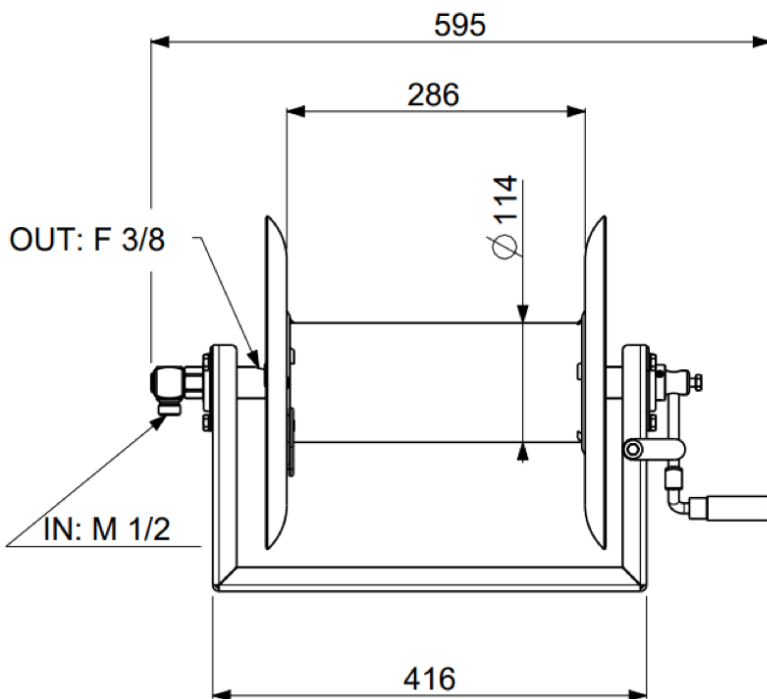

V5.141SS MANUAL WIND HOSE REEL DIMENSIONS

V-TUF V5.141SS

Easy hose installation & Reel stop

Maximum Pressure: 280 BAR

Temperature: 120 °C

Weight (without hose): 11kg

Recommended hose lengths:

45 m 3/8 2w HOSE or 60m 5/16 2w
HOSE - (See table below)

Hose capacity (meters) - Outside diameter (millimeters)

O.D.	mm	14	15	16	17	18	19	20	21	22	23	24	25
Hose	m	93	69	67	65	48	46	46	32	31	31	30	30