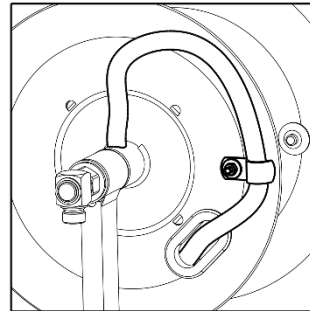

V5.141SS MANUAL WIND HOSE REEL DIMENSIONS

V-TUF V5.141SS

Easy hose installation & Reel stop

Maximum Pressure: 280 BAR

Temperature: 120 °C

Weight (without hose): 11kg

Recommended hose lengths:

45 m 3/8 2w HOSE or 60m 5/16 2w
HOSE - (See table below)

Hose capacity (meters) - Outside diameter (millimeters)

O.D.	mm	14	15	16	17	18	19	20	21	22	23	24	25
Hose	m	93	69	67	65	48	46	46	32	31	31	30	30