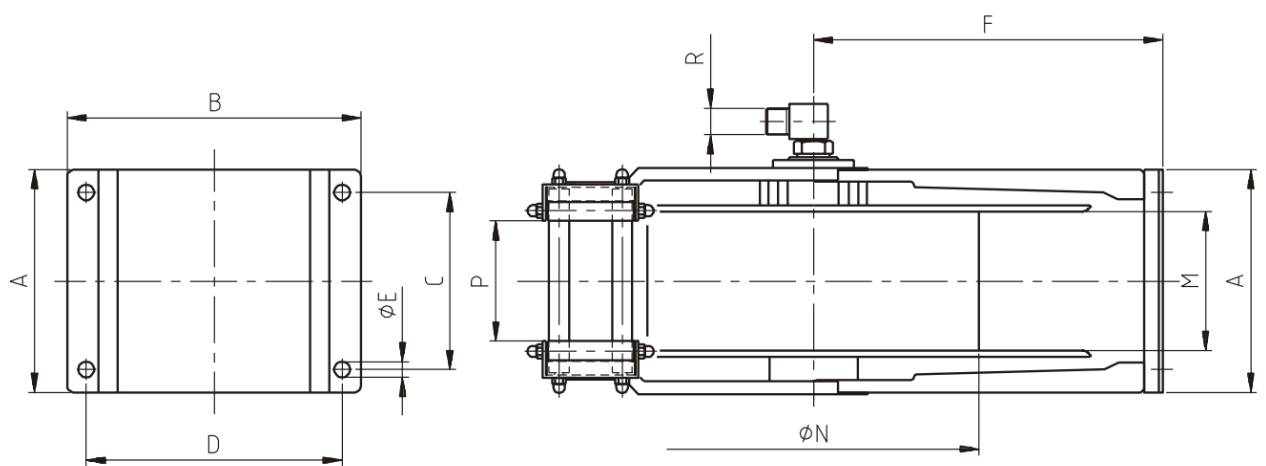

## V5.2201 & V5.2200 RETRACTABLE HOSE REEL DIMENSIONS

**Dimensions:**

**Height: 560mm;**

**Width (including swivel): 260mm;**

**Length (hose drum diameter + hose guide in standard position): 440mm**

A	B	C	D	E	F	G	H	I	L	M	N	O	P	Q	R
210mm	235mm	180mm	204mm	13mm	262mm	50mm	50mm	560mm	430mm	145mm	260mm	460mm	120mm	40mm	1/2"