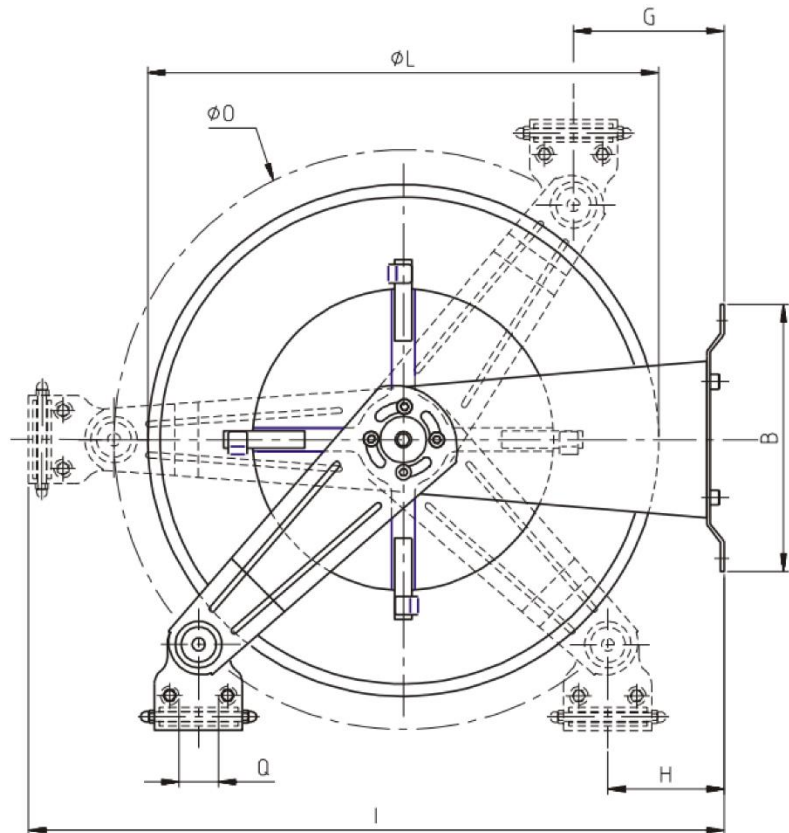

## V5.2201 & V5.2200 RETRACTABLE HOSE REEL DIMENSIONS

**Dimensions:**

**Height: 560mm;**

**Width (including swivel): 260mm;**

**Length (hose drum diameter + hose guide in standard position): 440mm**

A	B	C	D	E	F	G	H	I	L	M	N	O	P	Q	R
210mm	235mm	180mm	204mm	13mm	262mm	50mm	50mm	560mm	430mm	145mm	260mm	460mm	120mm	40mm	1/2"