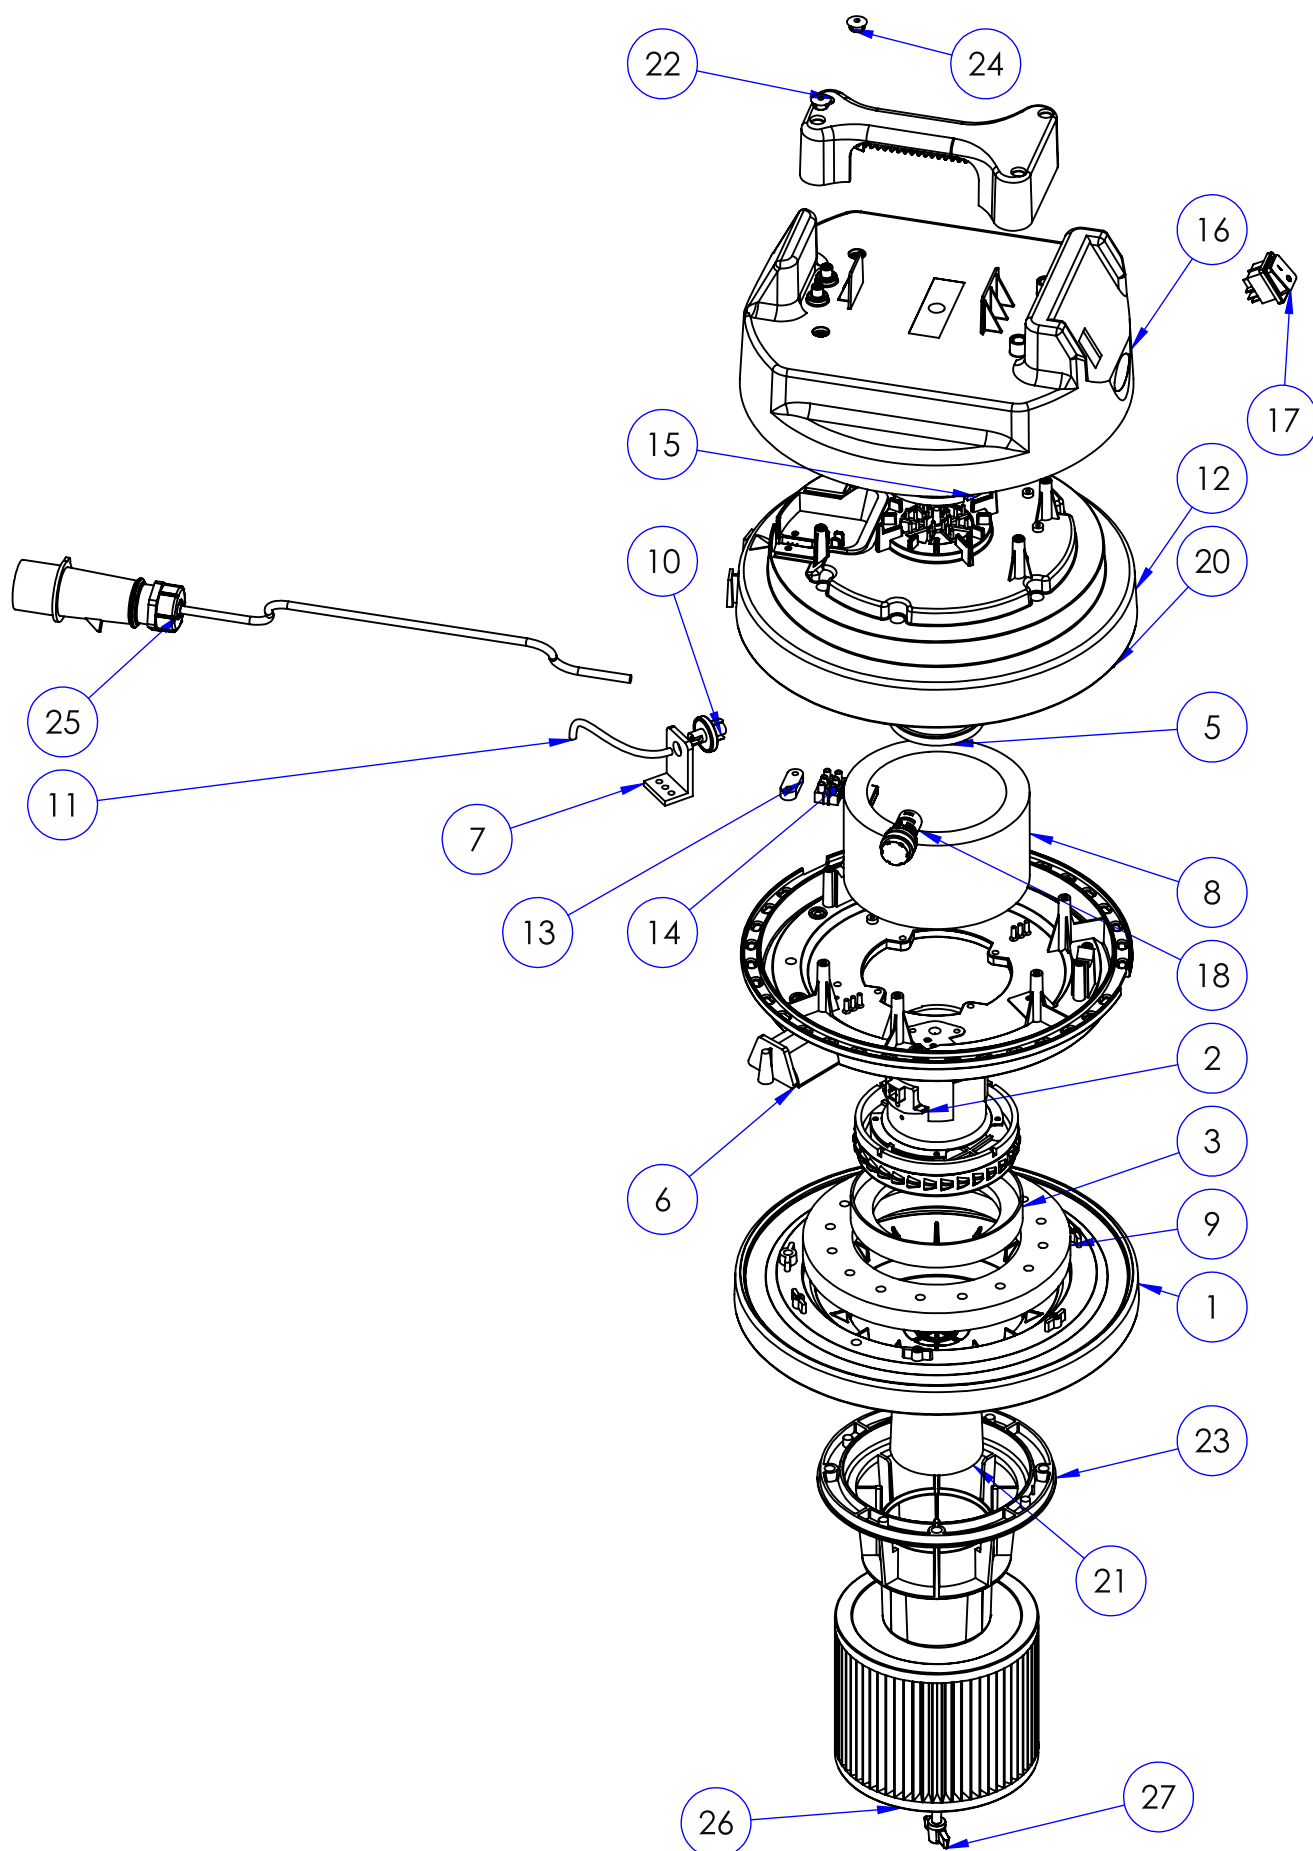

## MIGHTY EXPLODED VIEW

## MIGHTY HSV

**MIGHTY HSV**

<b>Pos.</b>	<b>Cod.</b>	<b>Q.ty</b>	<b>Description</b>
1	VTVS7471	1	Black Single stage base motor
2	a. VTVS7615 - 240v motor b. VTVS7616 - 110v motor	1	Motor Mono By-Pass PC25 Slim
3	VTVS7452	1	"L" Gasket h=10 mm
5	VTVS7482	1	Motor Plastic Spacer H=27
6	VTVS7486	1	Black Motor Holder
7	VTVS7432	1	Pump Bracket
8	VTVS7445	1	Filter MTP30 D160x120x88
9	VTVS7449	1	Filter MTP30 D230x145x20+16F
10	VTVS7431	1	Pressure switch
11	VTVS7504	1	Crystal Hose
12	VTVS7484	1	Black Motor Cover
13	VTVS7483	1	Cable jaw
14	VTVS7421	1	electrical terminal
15	VTVS7163	1	Gasket MTP 30/AU waved 10+10
16	VTVS7478	1	E.2 Black Cover Ø40
17	VTVS7422	1	Red light switch 2P B4 -IP65
18	VTVS7438	1	indicator light
20	VTVS7490	1	Plastic Grid
21	VTVS7494F	1	Float
22	VTVS7492	1	Handle E.2
23	VTVS7494	1	Float Support
24	VTVS7515	2	CAP 14,0X18.0X7.0
25	a. I10.1505C = 110v Cable b. I10.1605C = 240v Cable	1	electric plug
26	VTVS7021M	1	Polyester Cartridge Filter D175 H140
27	VTVS7506	1	Filter Wing Nut

## MIGHTY HSV

Pos.	Cod.	Q.ty	Description
1	VTVS7473B	1	Black Plastic Barrel H=250
2	VTVS7164	1	Gasket Inlet Ø48
3	VTVS7165M	1	Inlet Ø48
4	VTVS7491	2	Barrel Hook
5	VTVS7514	4	Blind Rivet 4,8x17
6	VTVS7512	2	Self tapping screw 5x25 ZN
7	VTVS7007	1	Polyester Bag 21 l

## MIGHTY HSV

Pos.	Cod.	Q.ty	Description
1	VTVS7474	1	black trolley 400x420
2	VTVS7496	1	Pivot wheel Ø50

VAC37T	37L COMPLETE TANK KIT FOR MIDI,MIGHTYXL OR VACW&D37L
--------	--