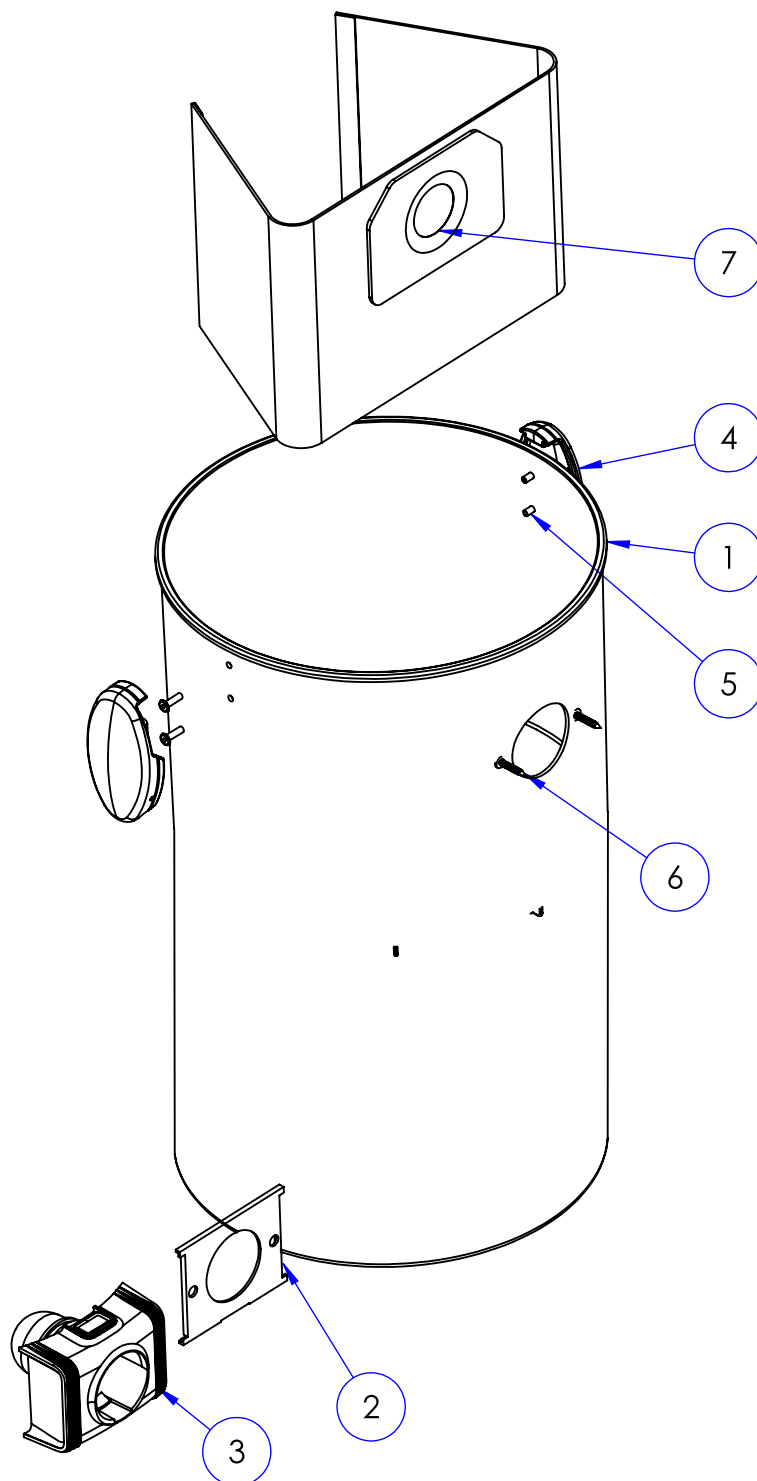

## MIGHTY EXPLODED VIEW

## MIGHTY HSV

**MIGHTY HSV**

<b>Pos.</b>	<b>Cod.</b>	<b>Q.ty</b>	<b>Description</b>
1	VTVS7471	1	Black Single stage base motor
2	a. VTVS7615 - 240v motor b. VTVS7616 - 110v motor	1	Motor Mono By-Pass PC25 Slim
3	VTVS7452	1	"L" Gasket h=10 mm
5	VTVS7482	1	Motor Plastic Spacer H=27
6	VTVS7486	1	Black Motor Holder
7	VTVS7432	1	Pump Bracket
8	VTVS7445	1	Filter MTP30 D160x120x88
9	VTVS7449	1	Filter MTP30 D230x145x20+16F
10	VTVS7431	1	Pressure switch
11	VTVS7504	1	Crystal Hose
12	VTVS7484	1	Black Motor Cover
13	VTVS7483	1	Cable jaw
14	VTVS7421	1	electrical terminal
15	VTVS7163	1	Gasket MTP 30/AU waved 10+10
16	VTVS7478	1	E.2 Black Cover Ø40
17	VTVS7422	1	Red light switch 2P B4 -IP65
18	VTVS7438	1	indicator light
20	VTVS7490	1	Plastic Grid
21	VTVS7494F	1	Float
22	VTVS7492	1	Handle E.2
23	VTVS7494	1	Float Support
24	VTVS7515	2	CAP 14,0X18.0X7.0
25	a. I10.1505C = 110v Cable b. I10.1605C = 240v Cable	1	electric plug
26	VTVS7021M	1	Polyester Cartridge Filter D175 H140
27	VTVS7506	1	Filter Wing Nut

## MIGHTY HSV

Pos.	Cod.	Q.ty	Description
1	VTVS7473B	1	Black Plastic Barrel H=250
2	VTVS7164	1	Gasket Inlet Ø48
3	VTVS7165M	1	Inlet Ø48
4	VTVS7491	2	Barrel Hook
5	VTVS7514	4	Blind Rivet 4,8x17
6	VTVS7512	2	Self tapping screw 5x25 ZN
7	VTVS7007	1	Polyester Bag 21 l

## MIGHTY HSV

Pos.	Cod.	Q.ty	Description
1	VTVS7474	1	black trolley 400x420
2	VTVS7496	1	Pivot wheel Ø50

VAC37T	37L COMPLETE TANK KIT FOR MIDI,MIGHTYXL OR VACW&D37L
--------	--