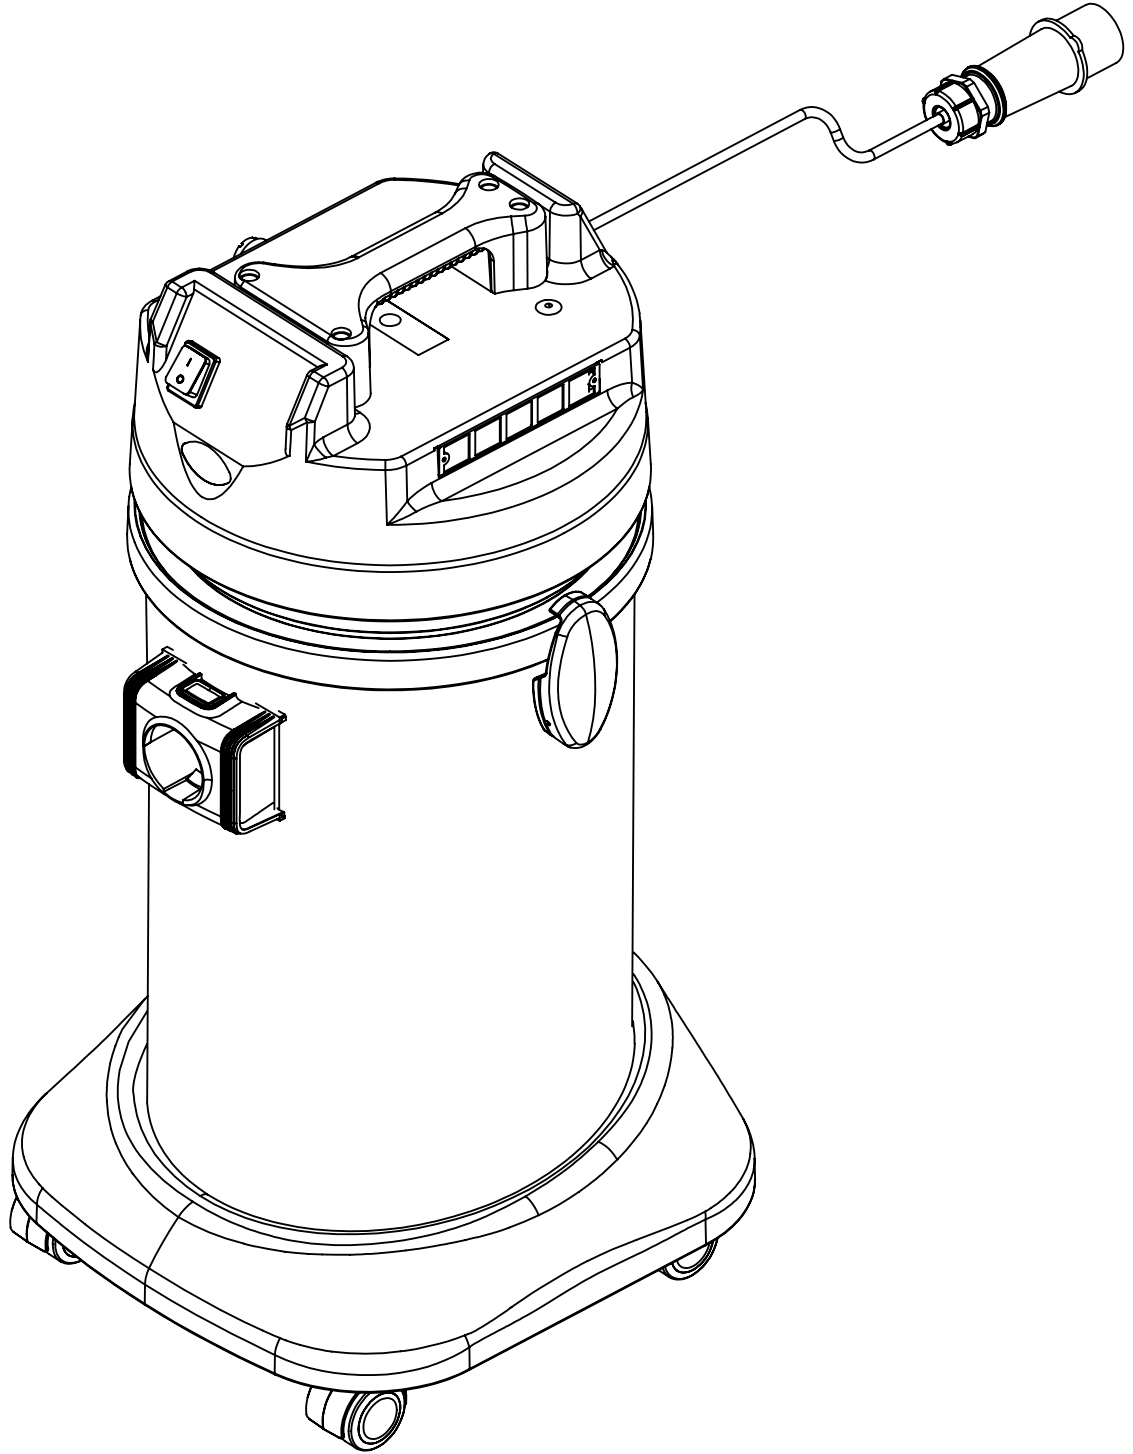

## MIGHTY EXPLODED VIEW

## MIGHTY HSV

**MIGHTY HSV**

<b>Pos.</b>	<b>Cod.</b>	<b>Q.ty</b>	<b>Description</b>
1	VTVS7471	1	Black Single stage base motor
2	a. VTVS7615 - 240v motor b. VTVS7616 - 110v motor	1	Motor Mono By-Pass PC25 Slim
3	VTVS7452	1	"L" Gasket h=10 mm
5	VTVS7482	1	Motor Plastic Spacer H=27
6	VTVS7486	1	Black Motor Holder
7	VTVS7432	1	Pump Bracket
8	VTVS7445	1	Filter MTP30 D160x120x88
9	VTVS7449	1	Filter MTP30 D230x145x20+16F
10	VTVS7431	1	Pressure switch
11	VTVS7504	1	Crystal Hose
12	VTVS7484	1	Black Motor Cover
13	VTVS7483	1	Cable jaw
14	VTVS7421	1	electrical terminal
15	VTVS7163	1	Gasket MTP 30/AU waved 10+10
16	VTVS7478	1	E.2 Black Cover Ø40
17	VTVS7422	1	Red light switch 2P B4 -IP65
18	VTVS7438	1	indicator light
20	VTVS7490	1	Plastic Grid
21	VTVS7494F	1	Float
22	VTVS7492	1	Handle E.2
23	VTVS7494	1	Float Support
24	VTVS7515	2	CAP 14,0X18.0X7.0
25	a. I10.1505C = 110v Cable b. I10.1605C = 240v Cable	1	electric plug
26	VTVS7021M	1	Polyester Cartridge Filter D175 H140
27	VTVS7506	1	Filter Wing Nut

## MIGHTY HSV

Pos.	Cod.	Q.ty	Description
1	VTVS7473B	1	Black Plastic Barrel H=250
2	VTVS7164	1	Gasket Inlet Ø48
3	VTVS7165M	1	Inlet Ø48
4	VTVS7491	2	Barrel Hook
5	VTVS7514	4	Blind Rivet 4,8x17
6	VTVS7512	2	Self tapping screw 5x25 ZN
7	VTVS7007	1	Polyester Bag 21 l

## MIGHTY HSV

Pos.	Cod.	Q.ty	Description
1	VTVS7474	1	black trolley 400x420
2	VTVS7496	1	Pivot wheel Ø50

VAC37T	37L COMPLETE TANK KIT FOR MIDI,MIGHTYXL OR VACW&D37L
--------	--