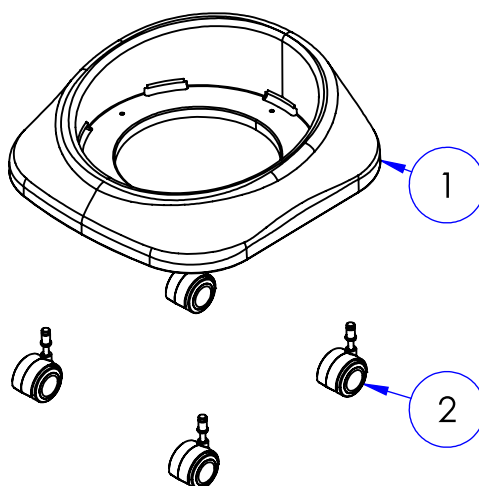

## MIGHTY HSV

**MIGHTY HSV**

<b>Pos.</b>	<b>Cod.</b>	<b>Q.ty</b>	<b>Description</b>
1	VTVS7471	1	Black Single stage base motor
2	a. VTVS7615 - 240v motor b. VTVS7616 - 110v motor	1	Motor Mono By-Pass PC25 Slim
3	VTVS7452	1	"L" Gasket h=10 mm
5	VTVS7482	1	Motor Plastic Spacer H=27
6	VTVS7486	1	Black Motor Holder
7	VTVS7432	1	Pump Bracket
8	VTVS7445	1	Filter MTP30 D160x120x88
9	VTVS7449	1	Filter MTP30 D230x145x20+16F
10	VTVS7431	1	Pressure switch
11	VTVS7504	1	Crystal Hose
12	VTVS7484	1	Black Motor Cover
13	VTVS7483	1	Cable jaw
14	VTVS7421	1	electrical terminal
15	VTVS7163	1	Gasket MTP 30/AU waved 10+10
16	VTVS7478	1	E.2 Black Cover Ø40
17	VTVS7422	1	Red light switch 2P B4 -IP65
18	VTVS7438	1	indicator light
20	VTVS7490	1	Plastic Grid
21	VTVS7494F	1	Float
22	VTVS7492	1	Handle E.2
23	VTVS7494	1	Float Support
24	VTVS7515	2	CAP 14,0X18.0X7.0
25	a. I10.1505C = 110v Cable b. I10.1605C = 240v Cable	1	electric plug
26	VTVS7021M	1	Polyester Cartridge Filter D175 H140
27	VTVS7506	1	Filter Wing Nut

## MIGHTY HSV

Pos.	Cod.	Q.ty	Description
1	VTVS7473B	1	Black Plastic Barrel H=250
2	VTVS7164	1	Gasket Inlet Ø48
3	VTVS7165M	1	Inlet Ø48
4	VTVS7491	2	Barrel Hook
5	VTVS7514	4	Blind Rivet 4,8x17
6	VTVS7512	2	Self tapping screw 5x25 ZN
7	VTVS7007	1	Polyester Bag 21 l

## MIGHTY HSV

Pos.	Cod.	Q.ty	Description
1	VTVS7474	1	black trolley 400x420
2	VTVS7496	1	Pivot wheel Ø50

VAC37T	37L COMPLETE TANK KIT FOR MIDI,MIGHTYXL OR VACW&D37L
--------	--