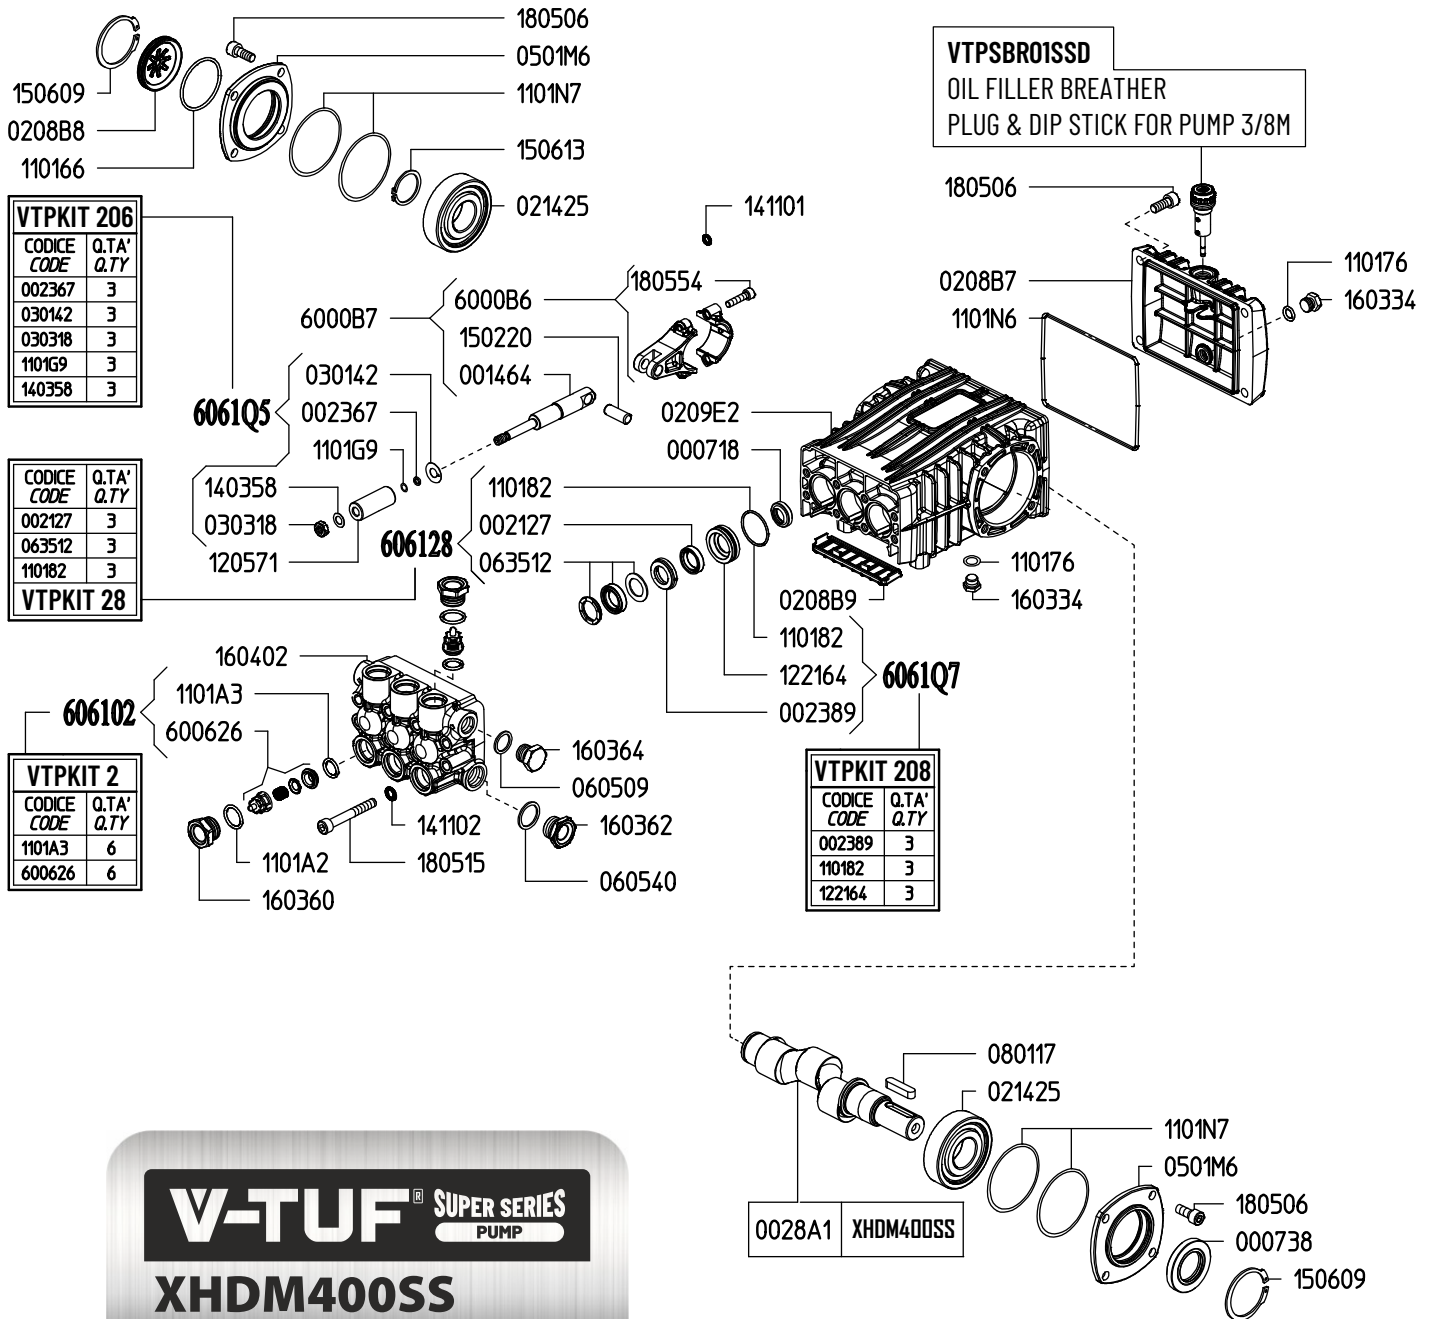

## Super Series Pump XHDM400SS

15 litres/min 200 bar

### LUBRICATION OF THE PUMP

We recommend:

VTUF PL500 - Pressure Lube Pump Oil - Fill Pump To Halfway

You should change the oil after the first 50 hours of use, and after each subsequent 500 hours of operation.