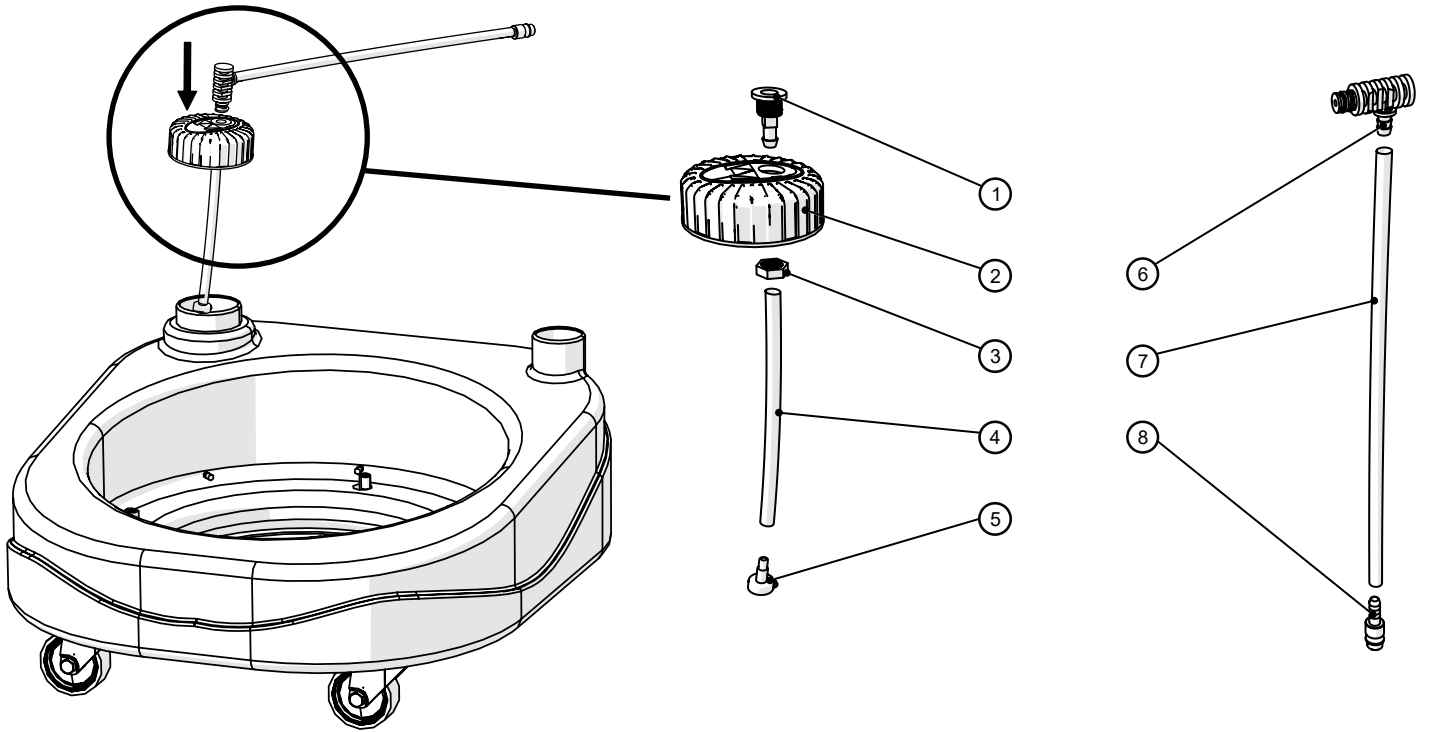

SPRAYEX

SPRAYEX

Pos.	Cod.	Q.ty	Description
1	VTVS7742	1,00	Straight fitting PP PG6 - 1/4 " - BLUE
2	VTVS7743	1,00	Tank cap with thread FØ60mm BLACK
3			included in part 1
4	VTVS7744	0,15 m	PU1190 Hydrolytic Hose Ex.Flex 8x5 Black
5	VTVS7745	1,00	Filter Tube D.8
6	VTVS7746	1,00	Straight fitting PP PG6 - 1/4 " - BLUE
7	VTVS7747	0,35 m	PU1190 Hydrolytic Hose Ex.Flex 8x5 Black
8	VTVS7748	1,00	PG6 hose connector