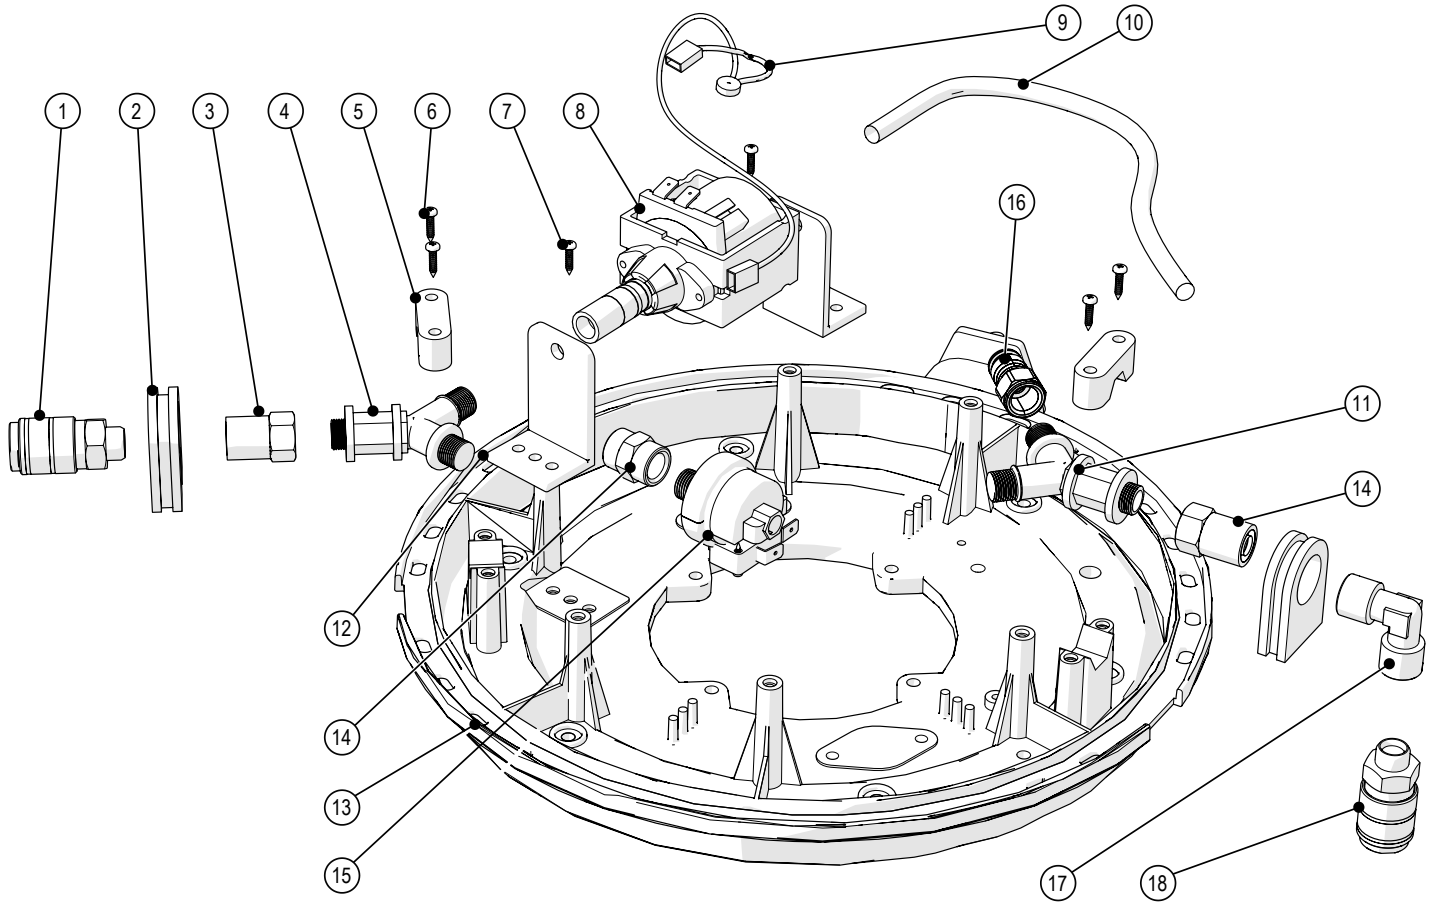

SPRAYEX

SPRAYEX

Pos.	Cod.	Q.ty	Description
11	VTVS7727	1	SEQ FEMALE COUPLING M1/4
2	VTVS7728	2	Shaped PVC wire guide 020
3	VTVS7729	2	Cylindrical extension M1 / 4-F1 / 4 LG35
4	VTVS7730	1	3-WAY PP "Y" CONNECTION
5	VTVS7731	2	U-bolt Fixing Quick socket ott.
6	VTVS7520	4	Self-tapping screw 5x35 TC ZN
7	VTVS7511	2	Self-tapping screw 5x16 ZN
8	VTVS7427KIT	1	Vibration U pump EP7 230V
9	VTVS7732	1	Pump Thermal Protector 100 ° C
10	VTVS7733	0,3	PU1190 Hydrolytic Hose Ex.Flex 8x5 Black
11	VTVS7734	1	2-WAY PP "Y" CONNECTION
12	VTVS7735	2	L-shaped anti-vibration support
13	VTVS7736	1	Motor stop Ø336 black
14	VTVS7737	1	3000 F1 / 4 "- F1 / 4" metal sleeve
15	VTVS7738	1	Pressure switch GP110-F1 / 4 Estro Vibration
16	VTVS7739	1	Female straight fitting cyl. M1 / 4-8
17	VTVS7740	1	L fitting F1 / 4 "- F1 / 4"
18	VTVS7741	1	SEQ FEMALE COUPLING F1 / 4