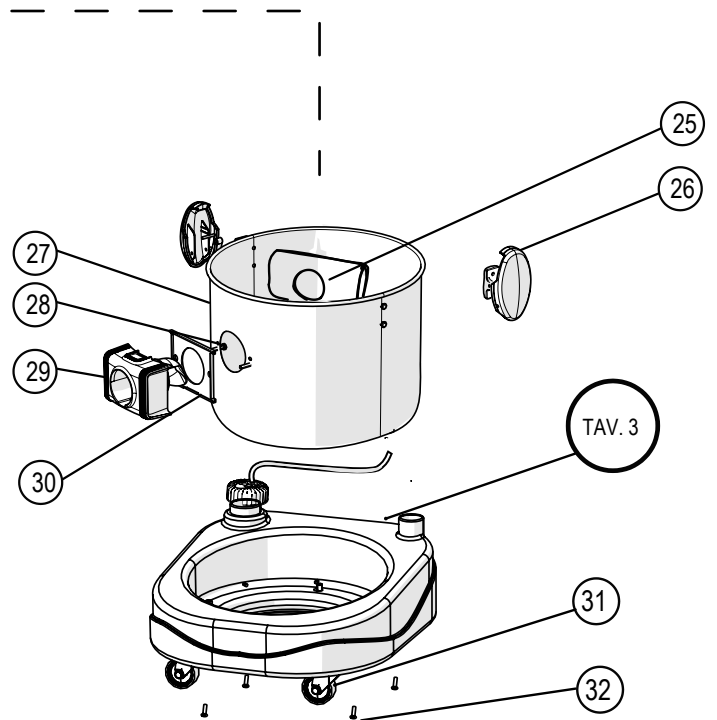

SPRAYEX

SPRAYEX

Pos.	Cod.	Q.ty	Description
1	VTVS7513	4	Self Tipping Screw 5x30 ZN
2	VTVS7492	1	Handle E.2
3	VTVS7422Y	1	V-TUF YELLOW SWITCH 'VRS' TYPE 10AMP
4	VTVS7726	1	Black Cover with 2Hole Switch
5	VTVS7422Y	1	V-TUF YELLOW SWITCH 'VRS' TYPE 10AMP
6	VTVS7020L	1	Foam Filter 130x25x7mm
7	VTVS7490	1	Plastic Grid L144mm
8	VTVS7510	2	Self Tipping Screw 3,5x12 TC ZN
9	VTVS7512	6	Self Tipping Screw 5x25 TC ZN
10	VTVS7163	1	Noise Foam H10mm - Ø110mm
11	VTVS7483	1	Cablefix
12	VTVS7484	1	Black Motor Cover Ø345mm
13a	I10.1505C	1	5M YELLOW MACHINE CABLE - 110VOLT 1.5mm 16AMP
13b	I10.1605C	1	5M YELLOW MACHINE CABLE - 240VOLT 1.5mm (13AMP)
14	VTVS7447	1	Sealed Filter MTP65/AU H=88 Ø160-120
15	VTVS7455	1	"L" Gasket s/f H=5mm
16a	VTVS7620	1	1400W 110V VAC MOTOR
16b	VTVS7625	1	1400W 240V VAC MOTOR
17	VTVS7450	1	Plane Gasket H=3mm
18	VTVS7446	1	Washer MTP/65 Ø230x145x20 with 16Hole
19	VTVS7471	1	Yellow Double Stage Motor Base Ø436
20	VTVS7494F	1	Float Ø80
21	VTVS7493	1	Circular Grid Ø92mm H40mm
22	VTVS7494	1	Float Supporting Ø168
23	VTVS7511	4	Self Tipping Screw 5x16 TC ZN
24	VTVS7020L	1	Anti-foam/liquids cover
25	VTVS7020	1	Anti-foam device Ø60
26	VTVS7491	2	Black Complete Spring Hook
27	VTVS7765	1	Plastic Tank H=250
28	VTVS7512	2	Self Tipping Screw 5x25 TC ZN
29	VTVS7165M	1	Inlet Ø48
30	VTVS7164	1	Gasket inlet Ø48
31	VTVS7496	4	Wheel Ø50 with Nut M8x12
32	VTVS7519	4	Self Tipping Screw 5x40 TC ZN

SPRAYEX

SPRAYEX

Pos.	Cod.	Q.ty	Description
1	VTVS7742	1,00	Straight fitting PP PG6 - 1/4 " - BLUE
2	VTVS7743	1,00	Tank cap with thread FØ60mm BLACK
3			included in part 1
4	VTVS7744	0,15 m	PU1190 Hydrolytic Hose Ex.Flex 8x5 Black
5	VTVS7745	1,00	Filter Tube D.8
6	VTVS7746	1,00	Straight fitting PP PG6 - 1/4 " - BLUE
7	VTVS7747	0,35 m	PU1190 Hydrolytic Hose Ex.Flex 8x5 Black
8	VTVS7748	1,00	PG6 hose connector