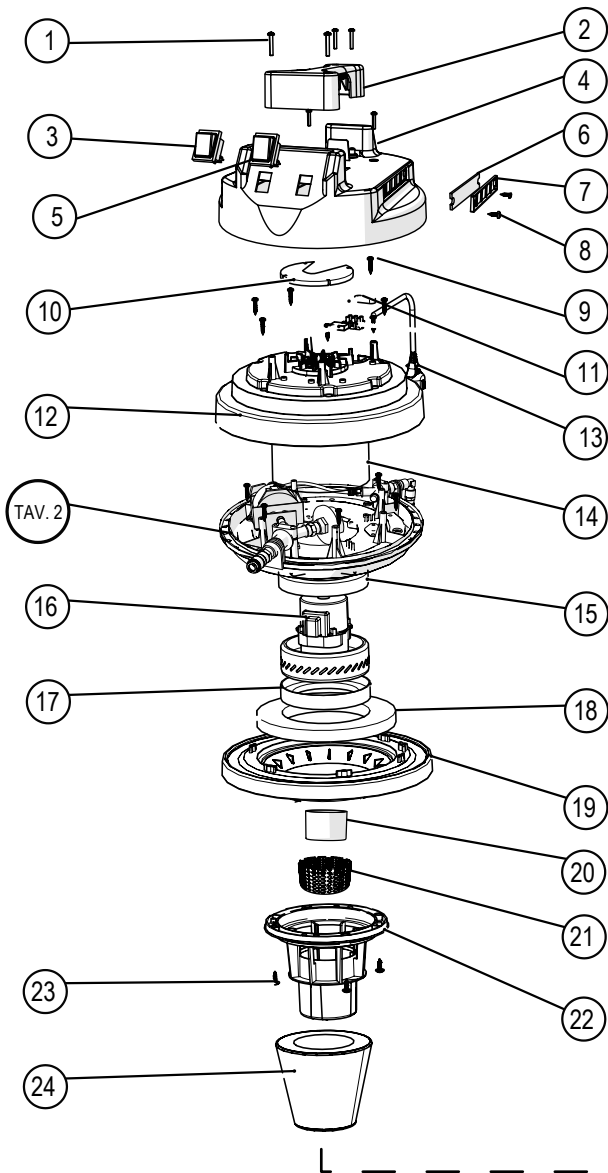

SPRAYEX

SPRAYEX

Pos.	Cod.	Q.ty	Description
1	VTVS7513	4	Self Tipping Screw 5x30 ZN
2	VTVS7492	1	Handle E.2
3	VTVS7422Y	1	V-TUF YELLOW SWITCH 'VRS' TYPE 10AMP
4	VTVS7726	1	Black Cover with 2Hole Switch
5	VTVS7422Y	1	V-TUF YELLOW SWITCH 'VRS' TYPE 10AMP
6	VTVS7020L	1	Foam Filter 130x25x7mm
7	VTVS7490	1	Plastic Grid L144mm
8	VTVS7510	2	Self Tipping Screw 3,5x12 TC ZN
9	VTVS7512	6	Self Tipping Screw 5x25 TC ZN
10	VTVS7163	1	Noise Foam H10mm - Ø110mm
11	VTVS7483	1	Cablefix
12	VTVS7484	1	Black Motor Cover Ø345mm
13a	I10.1505C	1	5M YELLOW MACHINE CABLE - 110VOLT 1.5mm 16AMP
13b	I10.1605C	1	5M YELLOW MACHINE CABLE - 240VOLT 1.5mm (13AMP)
14	VTVS7447	1	Sealed Filter MTP65/AU H=88 Ø160-120
15	VTVS7455	1	"L" Gasket s/f H=5mm
16a	VTVS7620	1	1400W 110V VAC MOTOR
16b	VTVS7625	1	1400W 240V VAC MOTOR
17	VTVS7450	1	Plane Gasket H=3mm
18	VTVS7446	1	Washer MTP/65 Ø230x145x20 with 16Hole
19	VTVS7471	1	Yellow Double Stage Motor Base Ø436
20	VTVS7494F	1	Float Ø80
21	VTVS7493	1	Circular Grid Ø92mm H40mm
22	VTVS7494	1	Float Supporting Ø168
23	VTVS7511	4	Self Tipping Screw 5x16 TC ZN
24	VTVS7020L	1	Anti-foam/liquids cover
25	VTVS7020	1	Anti-foam device Ø60
26	VTVS7491	2	Black Complete Spring Hook
27	VTVS7765	1	Plastic Tank H=250
28	VTVS7512	2	Self Tipping Screw 5x25 TC ZN
29	VTVS7165M	1	Inlet Ø48
30	VTVS7164	1	Gasket inlet Ø48
31	VTVS7496	4	Wheel Ø50 with Nut M8x12
32	VTVS7519	4	Self Tipping Screw 5x40 TC ZN